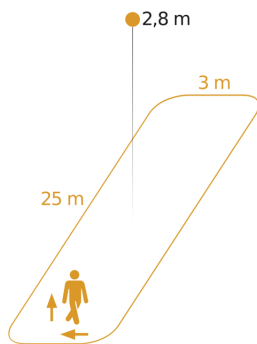

Hallway

BT IPD - surface
EAN 4007841 064563
Article number 064563

Technical specifications

Material	Plastic
Mains power supply	220 – 240 V / 50 – 60 Hz
Technology, sensors	High frequency, Light sensor
Mounting height	2,00 – 4,00 m

Constant-lighting control	No
Interconnection	Yes
Type of interconnection	Master/slave
Interconnection via	Bluetooth
Product category	Presence detector

Detection Zone