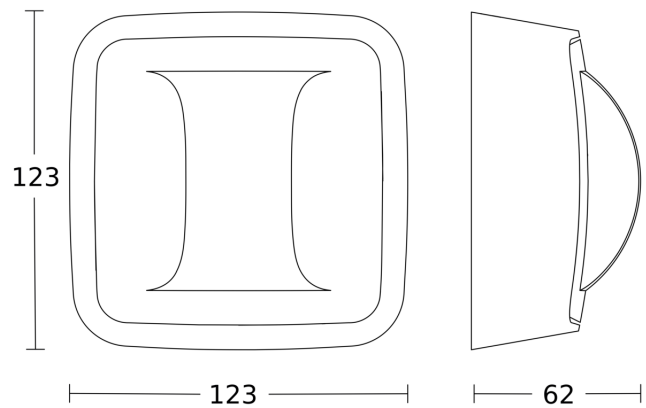

Technical specifications

Dimensions (L x W x H)	62 x 123 x 123 mm	Mounting height max.	4,00 m
With motion detector	Yes	Optimum mounting height	2,8 m
Manufacturer's Warranty	5 years	HF-system	5,8 GHz
Settings via	Bluetooth	Detection	also through glass, wood and stud walls
With remote control	No	Detection angle	Aisle, 360 °
Version	BT IPD - surface	Angle of aperture	140 °
PU1, EAN	4007841064563	Sneak-by guard	Yes
Type	Presence detector	Capability of masking out individual segments	No
Application, place	Indoors	Electronic scalability	Yes
Application, room	Indoors, corridor / aisle	Mechanical scalability	No
Colour	white	Reach, radial	25 x 3 m (75 m ²)
Colour, RAL	9003	Reach, tangential	25 x 3 m (75 m ²)
Includes corner wall mount	No	Transmitter power	< 1 mW
Installation site	ceiling	Basic light level function	No
Installation	Surface wiring, Ceiling	Main light adjustable	No
IP-rating	IP54	Twilight setting TEACH	No
Ambient temperature	from -20 up to 50 °C		

Hallway

BT IPD - surface
EAN 4007841 064563
Article number 064563

Technical specifications

Material	Plastic
Mains power supply	220 – 240 V / 50 – 60 Hz
Technology, sensors	High frequency, Light sensor
Mounting height	2,00 – 4,00 m

Constant-lighting control	No
Interconnection	Yes
Type of interconnection	Master/slave
Interconnection via	Bluetooth
Product category	Presence detector

Detection Zone

Possible mounting height: 2,00 m – 4,00 m
Orange: radial and tangential

Dimension Drawing

Circuit diagram